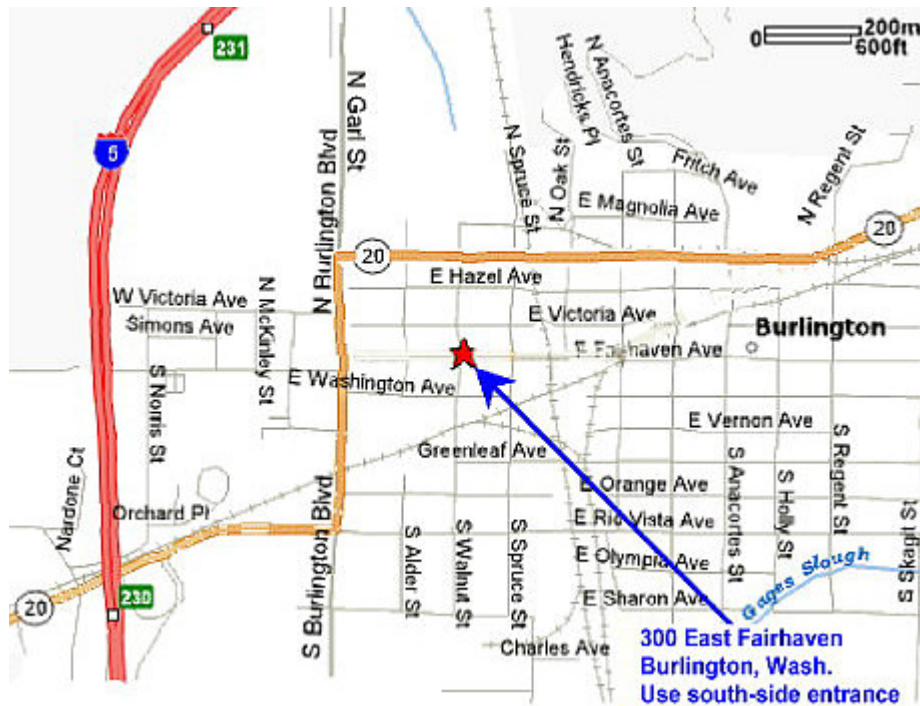

## Map to Washington Federal Savings

300 East Fairhaven, Burlington, Wash.

On the southeast corner of Fairhaven and Walnut streets  
Use entrance on the south side.  
Park on street OR in lot across the street.

## Map to MV Senior Center

1401 Cleveland St., Mount Vernon, Wash.  
From North or South Interstate 5:

Take the Kincaid Street Exit in Mount Vernon.  
Travel West on Kincaid. Turn left on 1st street about 5 blocks.  
Travel South on 1st Street. US Post Office will be on the right.  
Travel 2 more blocks south. 1st Street changes name to  
Cleveland Street.  
Senior Center is on the corner of Cleveland Street and Hazel.  
Map and directions borrowed from the Mount Vernon Senior  
Center Website