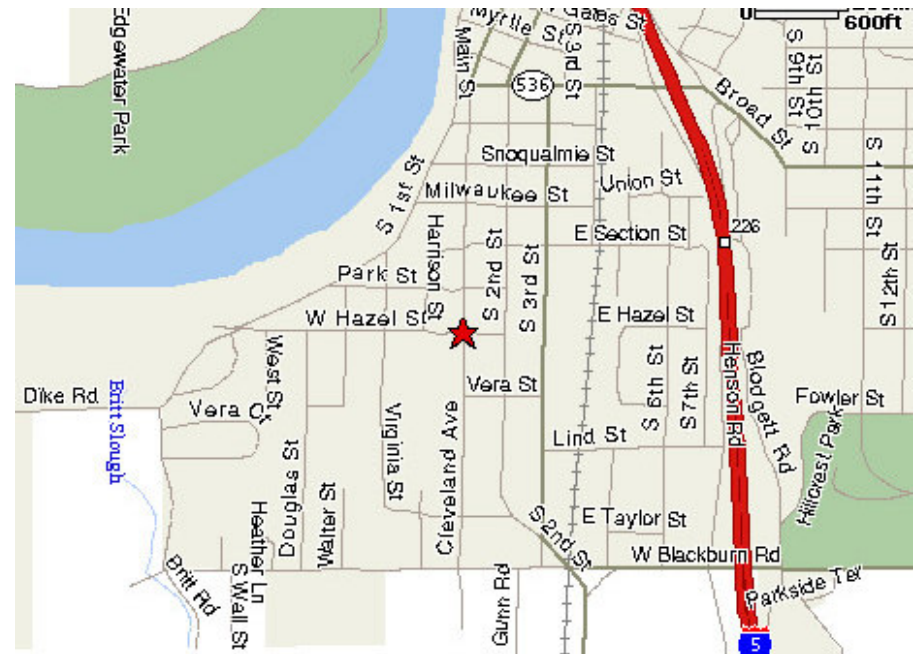

## Map to Washington Federal Savings

300 East Fairhaven, Burlington, Wash.

On the southeast corner of Fairhaven and Walnut streets  
Use entrance on the south side.  
Park on street OR in lot across the street.

## Map to MV Senior Center

1401 Cleveland St., Mount Vernon, Wash.  
From North or South Interstate 5:

Take the Kincaid Street Exit in Mount Vernon.  
Travel West on Kincaid. Turn left on 1st street about 5 blocks.  
Travel South on 1st Street. US Post Office will be on the right.  
Travel 2 more blocks south. 1st Street changes name to  
Cleveland Street.  
Senior Center is on the corner of Cleveland Street and Hazel.  
Map and directions borrowed from the Mount Vernon Senior  
Center Website